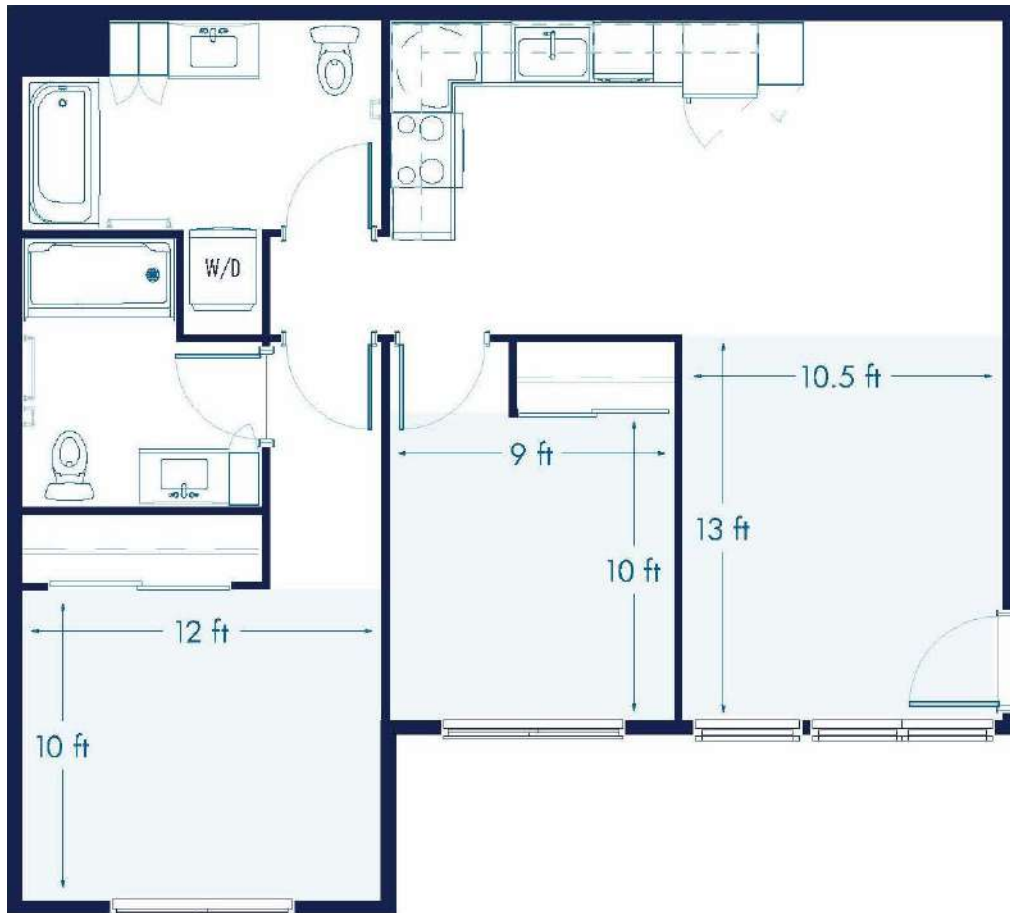

Mai'a

2 BED / 2 BATH

886

SQ. FT.

KAULANA MAHINA

10 Piha Poepoe Way | Wailuku, HI 96793

www.kaulanamahinaapts.com

Floor plans are artist's rendering. All dimensions are approximate. Actual product and specifications may vary in dimension or detail. Not all features are available in every apartment home. Prices and availability are subject to change. Rent is based on monthly frequency. Additional fees may apply, such as but not limited to package delivery, trash, water, amenities, etc. Please see a representative for details.