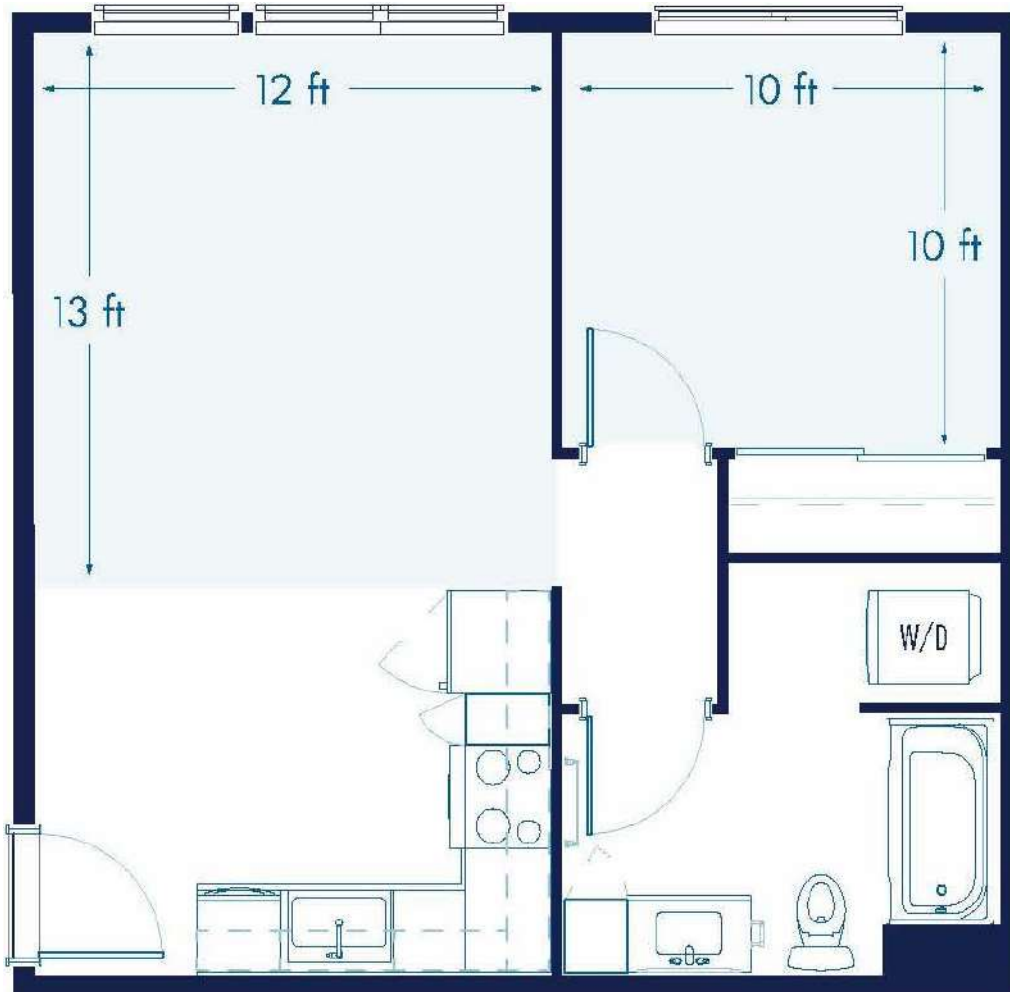

'Ō'īō

1 BED / 1 BATH

562 - 582

SQ. FT.

KAULANA MAHINA

10 Piha Poepoe Way | Wailuku, HI 96793

www.kaulanamahinaapts.com

Floor plans are artist's rendering. All dimensions are approximate. Actual product and specifications may vary in dimension or detail. Not all features are available in every apartment home. Prices and availability are subject to change. Rent is based on monthly frequency. Additional fees may apply, such as but not limited to package delivery, trash, water, amenities, etc. Please see a representative for details.